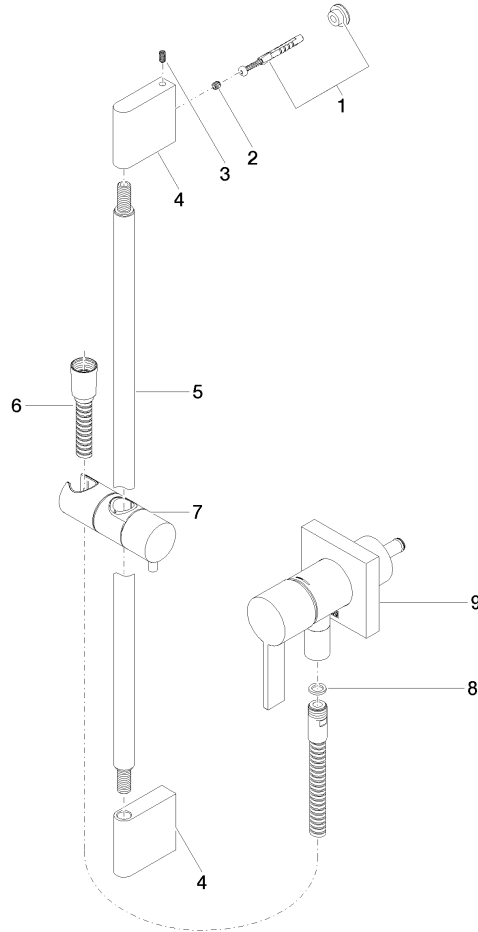

Concealed single-lever mixer with integrated shower connection with shower set without hand shower - Chrome

IMO

36 013 970

Fits: IMO, MEM, CL.1

- cover plate 80 x 80 mm
- metal shower hose 1750mm with integrated anti-twist protection
- slide bar
- Pipe diameter 18 mm

Required miscellaneous

	Concealed wall mounting - •max. recess depth 103 mm •min. recess depth 78 mm	35 003 970 90
---	---	---------------

Required miscellaneous

	Hand shower - Chrome	28 012 979-00
---	-----------------------------	---------------

Concealed single-lever mixer with integrated shower connection with shower set without hand shower - Chrome

IMO

36 013 970

mm [inches]

Certificates

Belgaqua_21-025- WRAS_2011027. LGA_29569.
27_1.

36 013 970

Spare parts list

No.	Item Number	Name	Quantity used	Delivery time
1	05 17 20 726 02 90	fixing set	1	2
2	09 31 11 049 90	pin	2	2
3	04 31 11 113 00 90	pin	2	2
4	08 17 97 054-00	holder	2	10
5	90 28 22 597 00-00	holder	1	10
6	28 322 970-00	Metal shower hose 1/2" x 3/8" x 1750 mm - Chrome	1	2
7	12 580 970-00	Slide unit - Chrome	1	10
8	90 14 20 026 00 90	seal	1	2
9	36 045 970-00	Concealed single-lever mixer with cover plate with integrated shower connection - Chrome	1	10